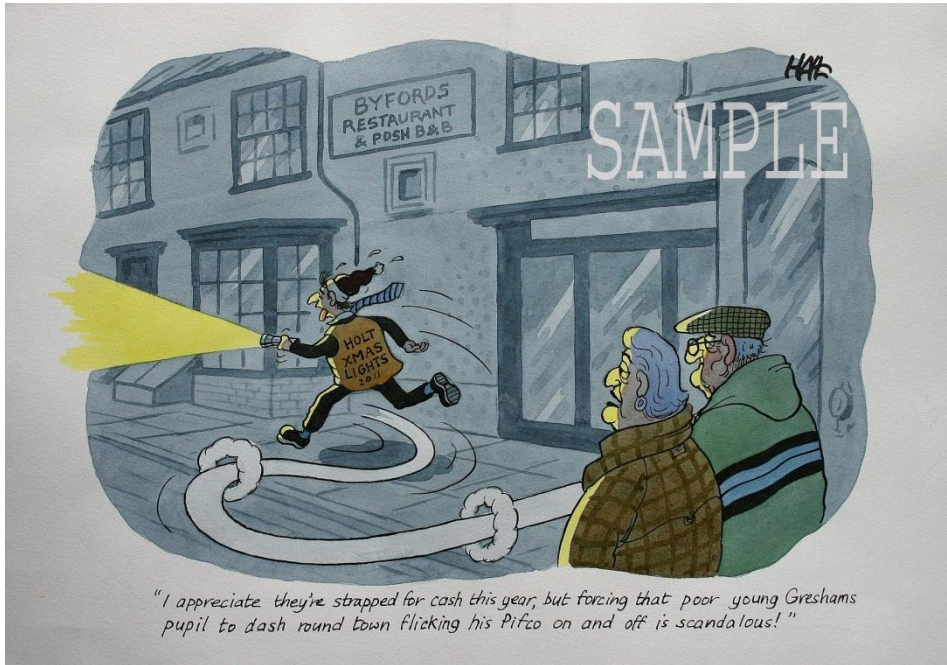

Holt Christmas Lights 2011

ORIGINAL TONY HALL CARTOON

Place a bid for this ORIGINAL TONY HALL CARTOON

Tony has been the EDP's cartoonist for several years and this is truly a one off collectors piece.

Bids can be made at the **Bircham Gallery**,
14, Market Place, Holt - where the original can also be viewed.